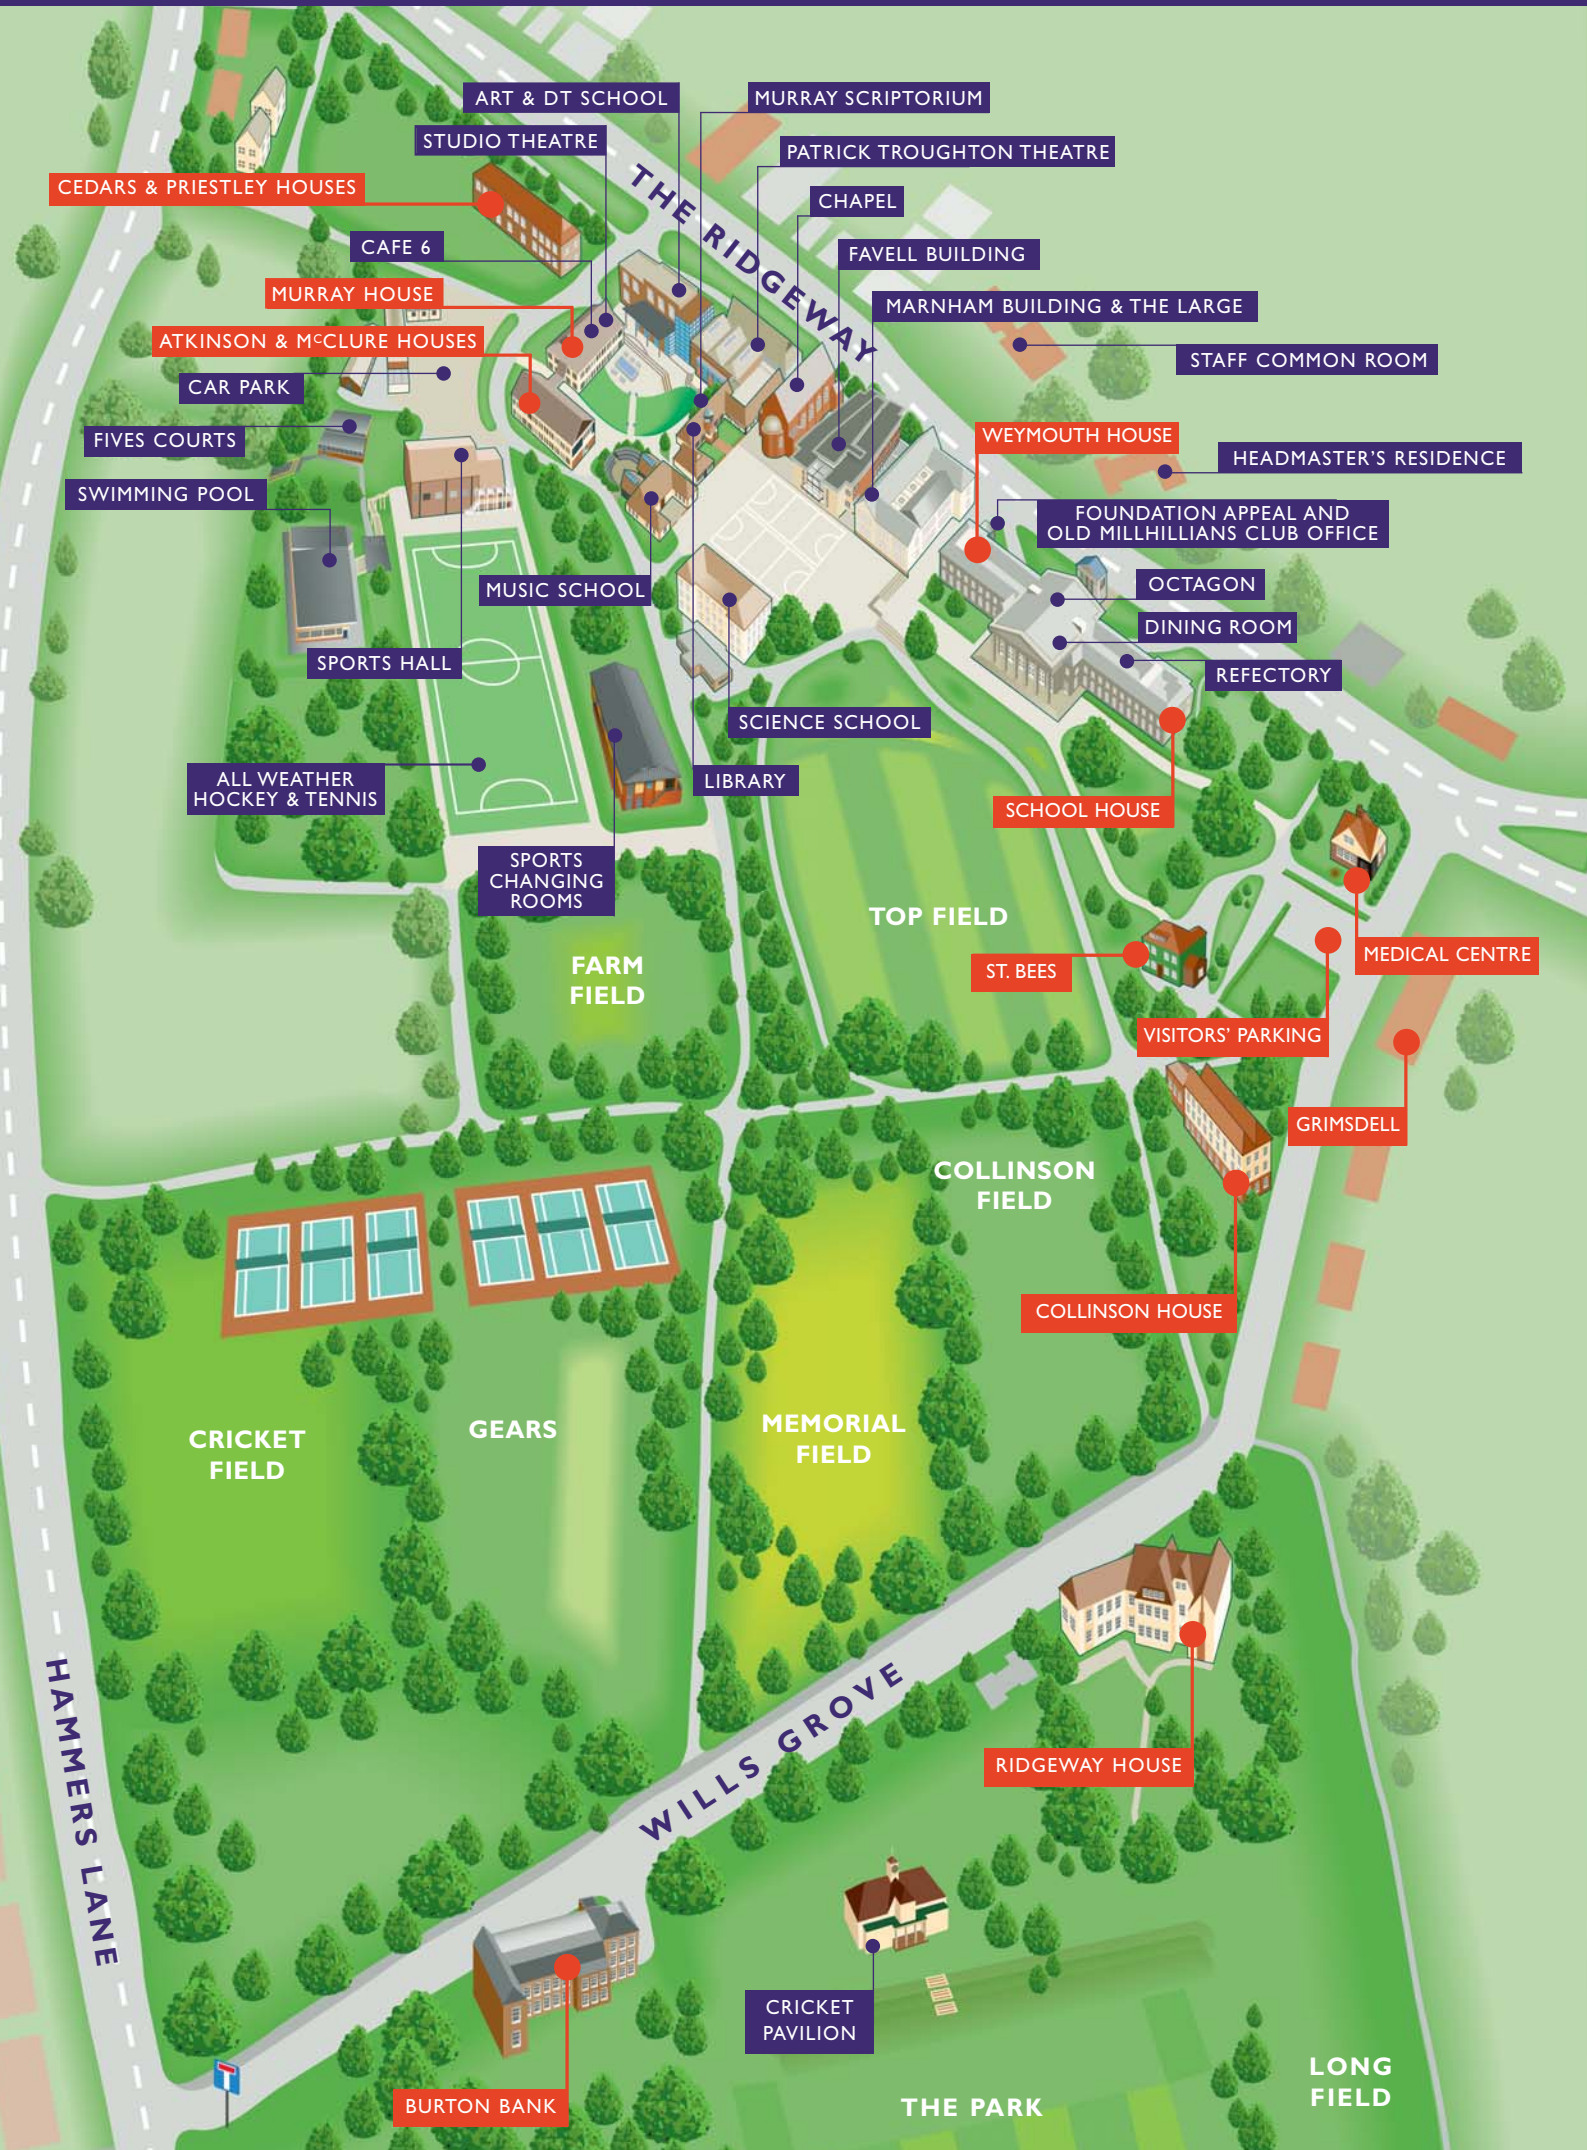

PLAN OF SCHOOL GROUNDS

ART & DT SCHOOL

MURRAY SCRIPTORIUM

STUDIO THEATRE

PATRICK TROUGHTON THEATRE

CEDARS & PRIESTLEY HOUSES

CHAPEL

CAFE 6

FAVELL BUILDING

MURRAY HOUSE

MARNHAM BUILDING & THE LARGE

ATKINSON & McCLURE HOUSES

STAFF COMMON ROOM

CAR PARK

WEYMOUTH HOUSE

FIVES COURTS

FARM FIELD

VISITORS' PARKING

GRIMSDELL

COLLINSON FIELD

COLLINSON HOUSE

CRICKET FIELD

GEARS

MEMORIAL FIELD

RIDGEWAY HOUSE

HAMMERS LANE

WILLS GROVE

CRICKET PAVILION

BURTON BANK

THE PARK

LONG FIELD